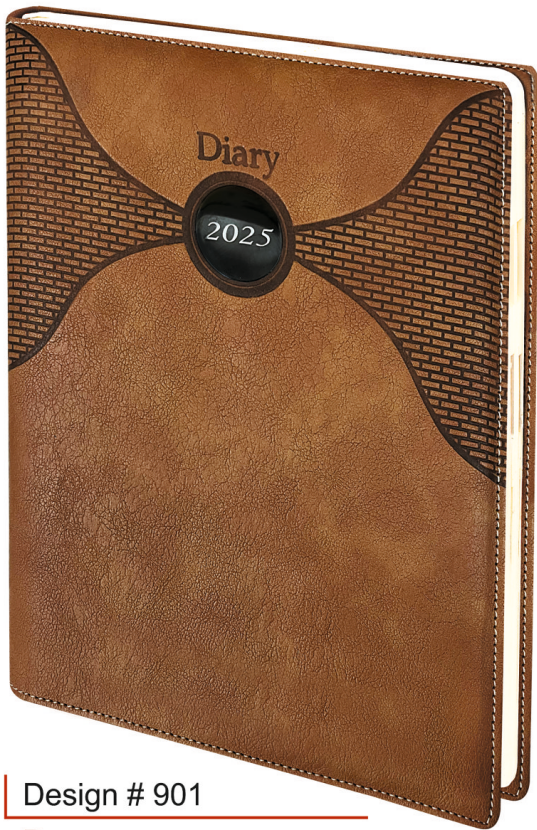

Diaries

Imported PU Foam Binding & Thermal PU (Changer)

(Available in Nescafe I Date & Chief I Date Size)

Design # 901

Brown