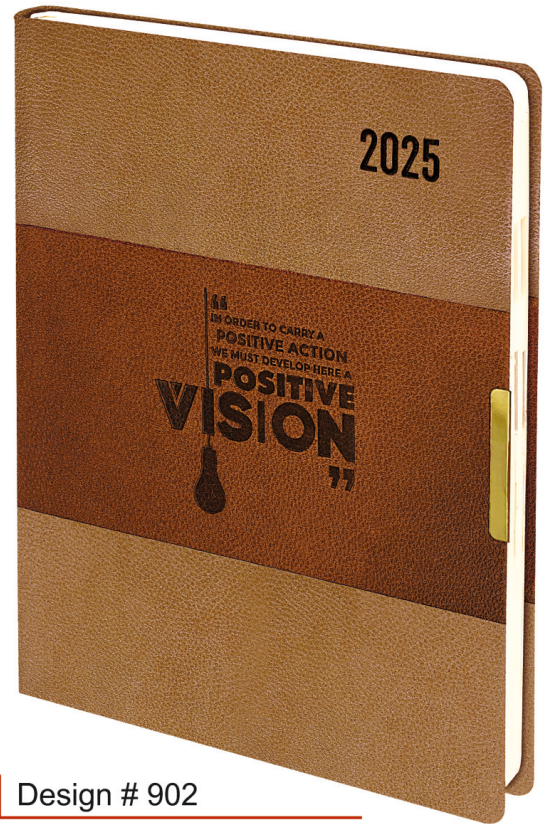

Design # 902

Vision