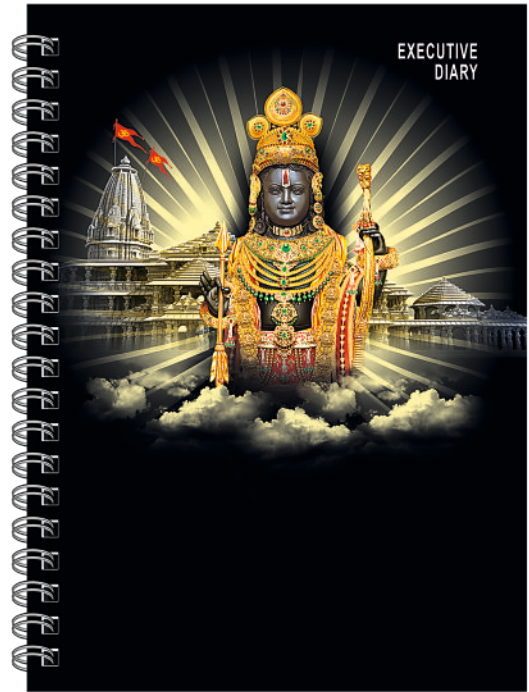

Diaries

4D Effect Wire-o-Binding

(Available in Nescafe I Date & Chief I Date Size)

Design # 501

Radha Krishna

Design # 502

Ram Lalla

Design # 503