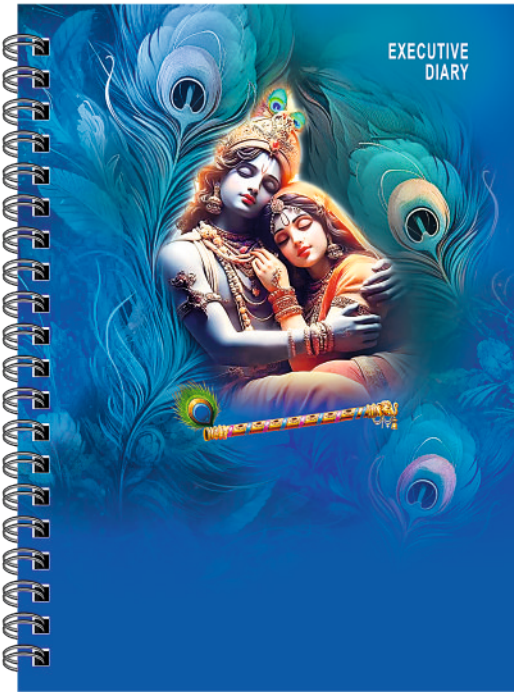

Diaries

4D Effect Wire-o-Binding

(Available in Nescafe I Date & Chief I Date Size)

Design # 501

Radha Krishna