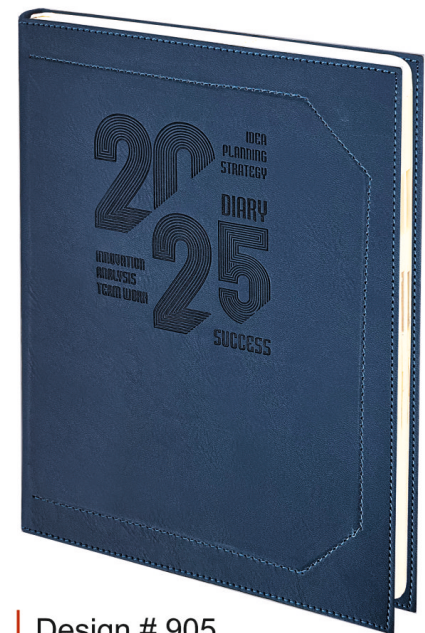

Design # 905

Success Blue

Master Packing : Nescafe 25 Pcs.   ● Chief 25 Pcs.
Transport Packing : Nescafe 50 Pcs.   ● Chief 50 Pcs.