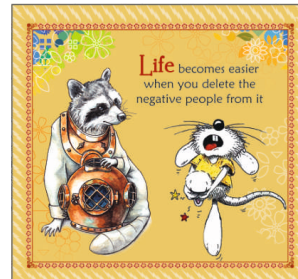

Exclusive Table Calendar

Majestic Rainbow Gold Crystal Sheet

Size : 9.5" x 8"

Bhakti Sangrah Design No. 1501

Exclusive Table Calendar

Majestic Rainbow Gold Crystal Sheet

Size : 9.5" x 8"

Motivation Design No. 1502

Exclusive Table Calendar

Majestic Rainbow Gold Crystal Sheet

Size : 9.5" x 8"

The Next Big Thing Design No. 1503

Exclusive Table Calendar

Majestic Rainbow Gold Crystal Sheet

Size : 9.5" x 8"

Miniature Paintings Design No. 1504