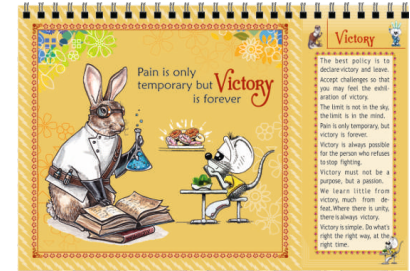

Majestic Rainbow Gold Crystal Sheet Table Calendar in Wiro-O-Binding

Introducing Printman's Majestic Rainbow Gold Crystal Sheet Table Calendar (Product Code: MAJESTIC RAINBOW GOLD CRYSTAL SHEET TC), a blend of elegance and functionality. It features captivating 5-color UV offset printing with a rainbow metalized effect. Bound with Wire-O-Binding and standing on a 2mm board wrapped in textured paper, it exudes durability. Master packed in sets of 50 pieces in a corrugated box, and transport packed in 150 pieces across 3 master cartons, securely strapped and wrapped in waterproof material. Optional individual kraft box packing available. Elevate your space with Printman's Majestic Rainbow Gold Crystal Sheet Table Calendar.

Exclusive Table Calendar

Majestic Rainbow Gold Crystal Sheet

Size : 9.5" x 8"

Bhakti Sangrah Design No. 1501

Exclusive Table Calendar

Majestic Rainbow Gold Crystal Sheet

Size : 9.5" x 8"

Motivation Design No. 1502

Exclusive Table Calendar

Majestic Rainbow Gold Crystal Sheet

Size : 9.5" x 8"

The Next Big Thing Design No. 1503

Exclusive Table Calendar

Majestic Rainbow Gold Crystal Sheet

Size : 9.5" x 8"

Miniature Paintings Design No. 1504