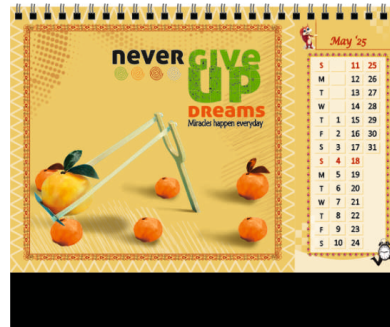

Majestic Rainbow Gold Crystal Sheet Table Calendar in Wiro-O-Binding

Introducing Printman's Majestic Rainbow Gold Crystal Sheet Table Calendar (Product Code: MAJESTIC RAINBOW GOLD CRYSTAL SHEET TC), a blend of elegance and functionality. It features captivating 5-color UV offset printing with a rainbow metalized effect. Bound with Wire-O-Binding and standing on a 2mm board wrapped in textured paper, it exudes durability. Master packed in sets of 50 pieces in a corrugated box, and transport packed in 150 pieces across 3 master cartons, securely strapped and wrapped in waterproof material. Optional individual kraft box packing available. Elevate your space with Printman's Majestic Rainbow Gold Crystal Sheet Table Calendar.

Exclusive Table Calendar

Majestic Rainbow Gold Crystal Sheet

Size : 9.5" x 8"

Bhakti Sangrah Design No. 1501

Exclusive Table Calendar

Majestic Rainbow Gold Crystal Sheet

Size : 9.5" x 8"

Motivation Design No. 1502

Exclusive Table Calendar

Majestic Rainbow Gold Crystal Sheet

Size : 9.5" x 8"

The Next Big Thing Design No. 1503

Exclusive Table Calendar

Majestic Rainbow Gold Crystal Sheet

Size : 9.5" x 8"

Miniature Paintings Design No. 1504