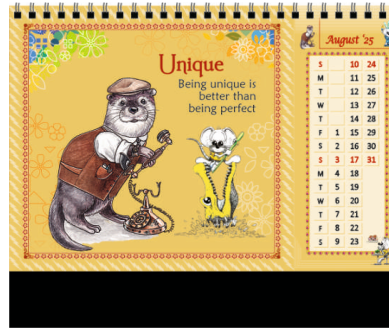

Majestic Rainbow Gold Crystal Sheet Table Calendar in Wiro-O-Binding

Introducing Printman's Majestic Rainbow Gold Crystal Sheet Table Calendar (Product Code: MAJESTIC RAINBOW GOLD CRYSTAL SHEET TC), a blend of elegance and functionality. It features captivating 5-color UV offset printing with a rainbow metalized effect. Bound with Wire-O-Binding and standing on a 2mm board wrapped in textured paper, it exudes durability. Master packed in sets of 50 pieces in a corrugated box, and transport packed in 150 pieces across 3 master cartons, securely strapped and wrapped in waterproof material. Optional individual kraft box packing available. Elevate your space with Printman's Majestic Rainbow Gold Crystal Sheet Table Calendar.

Exclusive Table Calendar

Majestic Rainbow Gold Crystal Sheet

Size : 9.5" x 8"

Bhakti Sangrah Design No. 1501

Exclusive Table Calendar

Majestic Rainbow Gold Crystal Sheet

Size : 9.5" x 8"

Motivation Design No. 1502

Exclusive Table Calendar

Majestic Rainbow Gold Crystal Sheet

Size : 9.5" x 8"

The Next Big Thing Design No. 1503

Exclusive Table Calendar

Majestic Rainbow Gold Crystal Sheet

Size : 9.5" x 8"

Miniature Paintings Design No. 1504