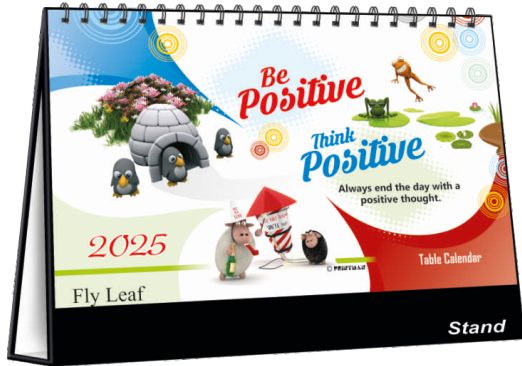

Planner Layout

August

September

October

November

December

Executive Table Calendar

Design No. 1103

**Be Positive
Think Positive**
13 Sheeter Table Calendar
Size : 8.5"x7"

OCTOBER							PLAN 2025	Important Notes
SUN	MON	TUE	WED	THU	FRI	SAT		
	27th Dussehra	28th Dussehra	1 29th Vijaya Dashami	2 30th Vijaya Dashami	3	4		
5	6	7	8	9	10	11		
12	13	14	15	16	17	18		
19	20	21	22	23	24	25		
26	27	28	29	30	31	31st Krishna Jayanti		